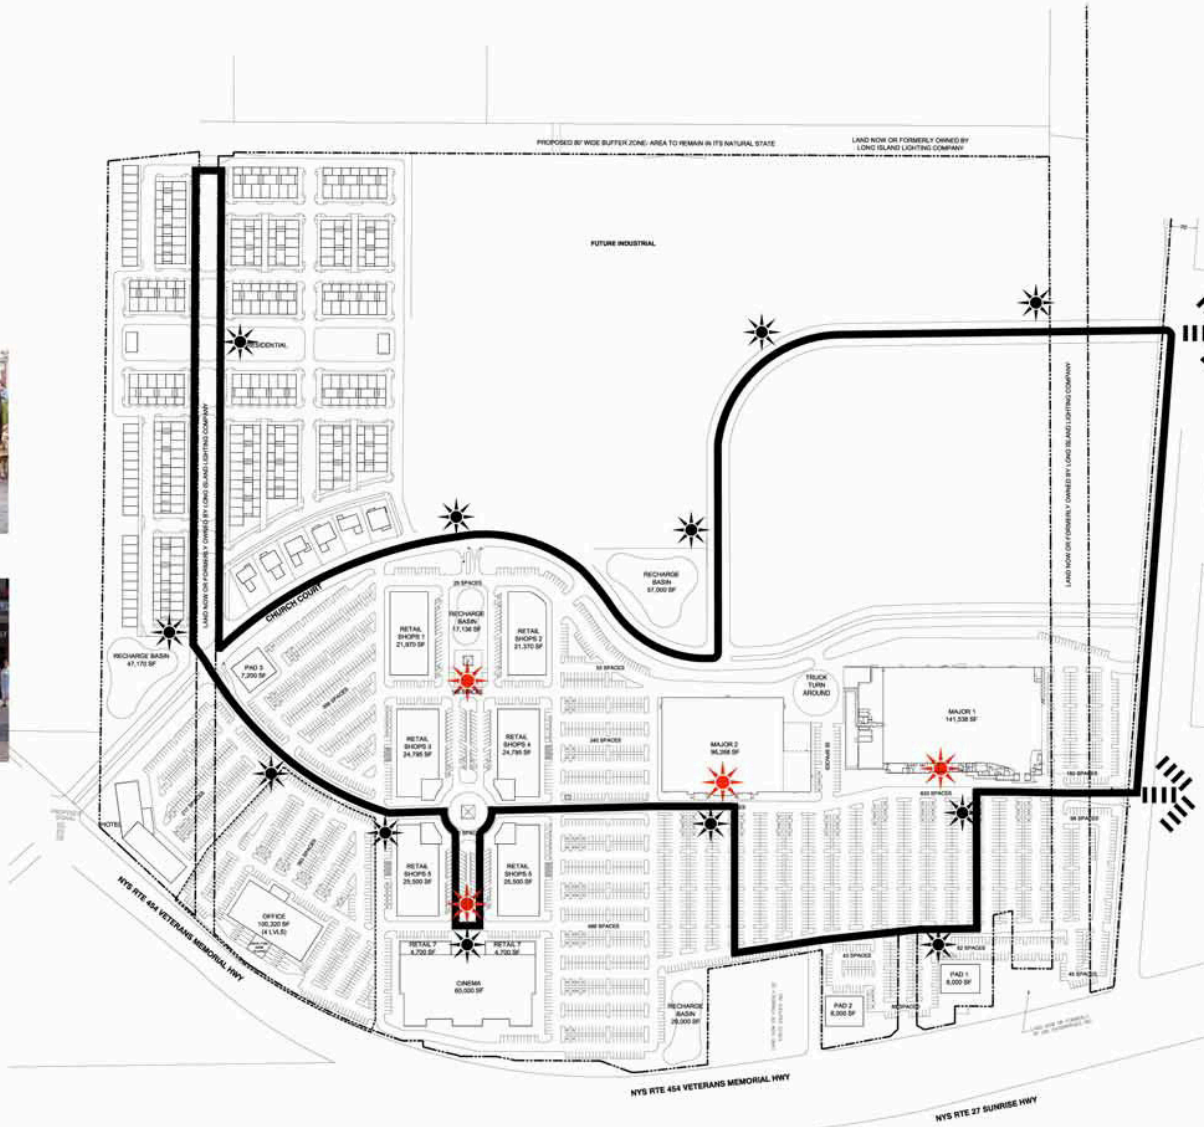

**PUBLIC TRANSIT**

**LEGEND**

- ELECTRIC TROLLEY
- TROLLEY STOPS
- PEDI CAB STATION
- POTENTIAL CONNECTION TO ADJACENT PROPERTY

**GreenbergFarrow**  
 44 West 28th Street, 16th Floor  
 New York, NY 10001  
 t: 212 725 9530 e: 212 725 9552

# ISLIP PINES MASTERPLAN

Sunrise Highway (NYS RTE 27) & Veterans Memorial Highway (NYS RTE 454)